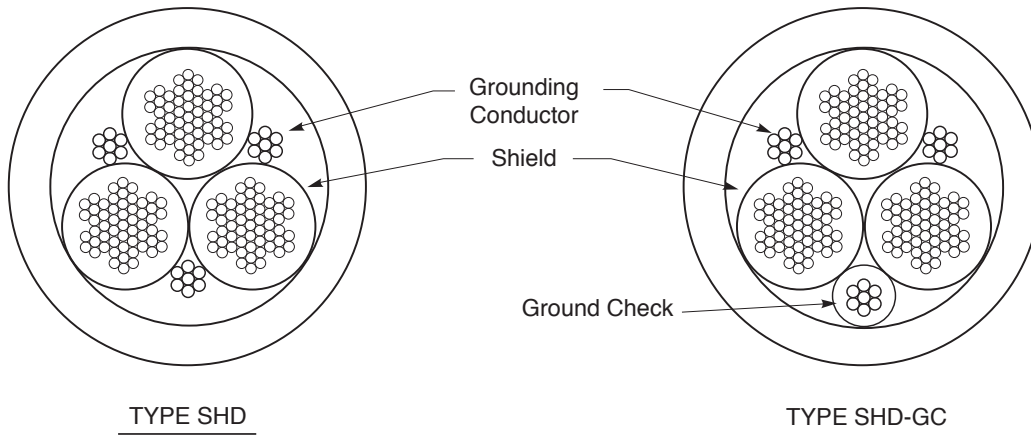

TRAILING CABLE TYPES

TYPE G

TYPE G-GC

TYPE G-BGC

TYPE SHC-GC

TRAILING CABLE TYPES

Three-Conductor Round Cable With a Central Grounding Conductor for Underground Coal Mining Applications, Up to 5 kV