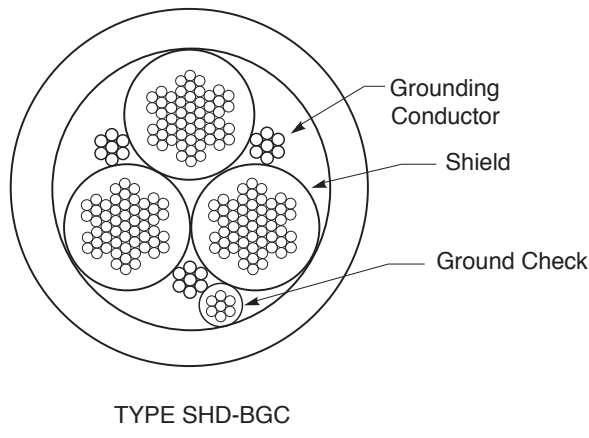

TRAILING CABLE TYPES

TYPE G

TYPE G-GC

TYPE G-BGC

TYPE SHC-GC

TRAILING CABLE TYPES

Three-Conductor Round Cable With a Central Grounding Conductor for Underground Coal Mining Applications, Up to 5 kV