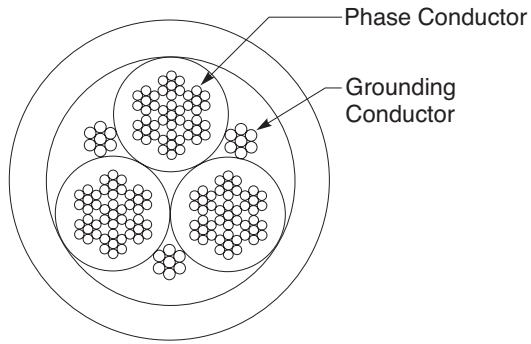

TRAILING CABLE TYPES

TYPE G

TYPE G-GC

TYPE G-BGC

TYPE SHC-GC

TRAILING CABLE TYPES

Three-Conductor Round Cable With a Central Grounding Conductor for Underground Coal Mining Applications, Up to 5 kV