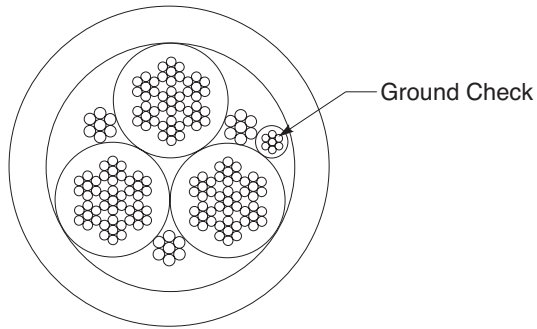

TRAILING CABLE TYPES

TYPE G

TYPE G-GC

TYPE G-BGC

TYPE SHC-GC

TRAILING CABLE TYPES

Three-Conductor Round Cable With a Central Grounding Conductor for Underground Coal Mining Applications, Up to 5 kV