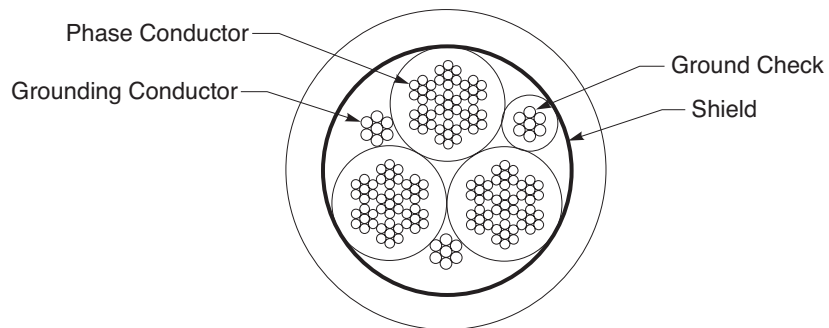

TRAILING CABLE TYPES

TYPE G

TYPE G-GC

TYPE G-BGC

TYPE SHC-GC

TRAILING CABLE TYPES

Three-Conductor Round Cable With a Central Grounding Conductor for Underground Coal Mining Applications, Up to 5 kV