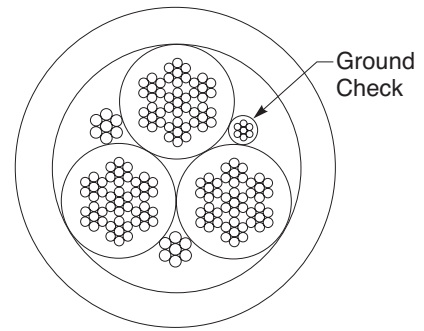

TRAILING CABLE TYPES

TYPE G

TYPE G-GC

TYPE G-BGC

TYPE SHC-GC

TRAILING CABLE TYPES

Three-Conductor Round Cable With a Central Grounding Conductor for Underground Coal Mining Applications, Up to 5 kV